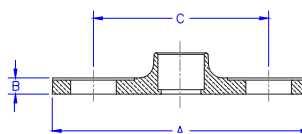

11345
LEADED CAST SOLDER
COMPANION FLANGES
w/A.S.M.E. DRILLING