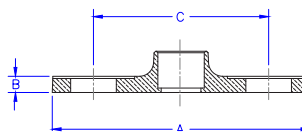

Solder Joint Companion Flanges

11342 LEAD FREE CAST SOLDER COMPANION FLANGE* 125 lb

SIZE CODE	NOMINAL SIZE	APPROX NET WT.	DIM. A	DIM. B	DIM. C	OD OF TUBING	NO. OF BOLT HOLES	BOLT HOLE SIZE
0050LF	1/2	0.58	3.5	0.22	2.38	5/8	4	5/8
0100LF	3/4	0.86	3.88	0.19	2.75	7/8	4	5/8
0150LF	1	1.03	4.25	.19	3.12	1 1/8	4	5/8
0215LF	1-1/4	1.19	4.62	.19	3.50	1 3/8	4	5/8
0295LF	1-1/2	1.80	5	.25	3.88	1 5/8	4	5/8
0390LF	2	2.86	6	.33	4.75	2 1/8	4	3/4
0520LF	2-1/2	3.87	7	.33	5.50	2 5/8	4	3/4
0650LF	3	5.18	7.50	.40	6	3 1/8	4	3/4
0860LF	4	7.44	9	.40	7.50	4 1/8	8	3/4
0975LF	5	9.48	10	.40	8.5	5 1/8	8	7/8
1100LF	6	12.64	11	.40	9.5	6 1/8	8	7/8
1225LF	8	27.76	13.5	.52	11.75	8 1/8	8	7/8

*Bolts not included

11342
LEAD FREE CAST SOLDER
COMPANION FLANGES
w/A.S.M.E. DRILLING