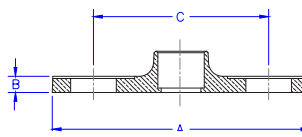

Solder Joint Companion Flanges

11342 LEADED CAST SOLDER COMPANION FLANGE* 125 lb

SIZE CODE	NOMINAL SIZE	APPROX NET WT.	DIM. A	DIM. B	DIM. C	OD OF TUBING	NO. OF BOLT HOLES	BOLT HOLE SIZE
0100	3/4	0.67	3.88	0.19	2.75	7/8	4	5/8
0150	1	1.08	4.25	.19	3.12	1 1/8	4	5/8
0215	1-1/4	1.11	4.62	.19	3.50	1 3/8	4	5/8
0295	1-1/2	1.77	5	.25	3.88	1 5/8	4	5/8
0390	2	2.94	6	.33	4.75	2 1/8	4	3/4
0520	2-1/2	4.07	7	.33	5.50	2 5/8	4	3/4
0650	3	5.18	7.50	.40	6	3 1/8	4	3/4
0860	4	7.56	9	.40	7.50	4 1/8	8	3/4
0975	5	9.48	10	.40	8.5	5 1/8	8	7/8
1100	6	13.67	11	.40	9.5	6 1/8	8	7/8
1225	8	26.95	13.5	.52	11.75	8 1/8	8	7/8

*Bolts not included

11342
LEADED CAST SOLDER
COMPANION FLANGES
w/A.S.M.E. DRILLING